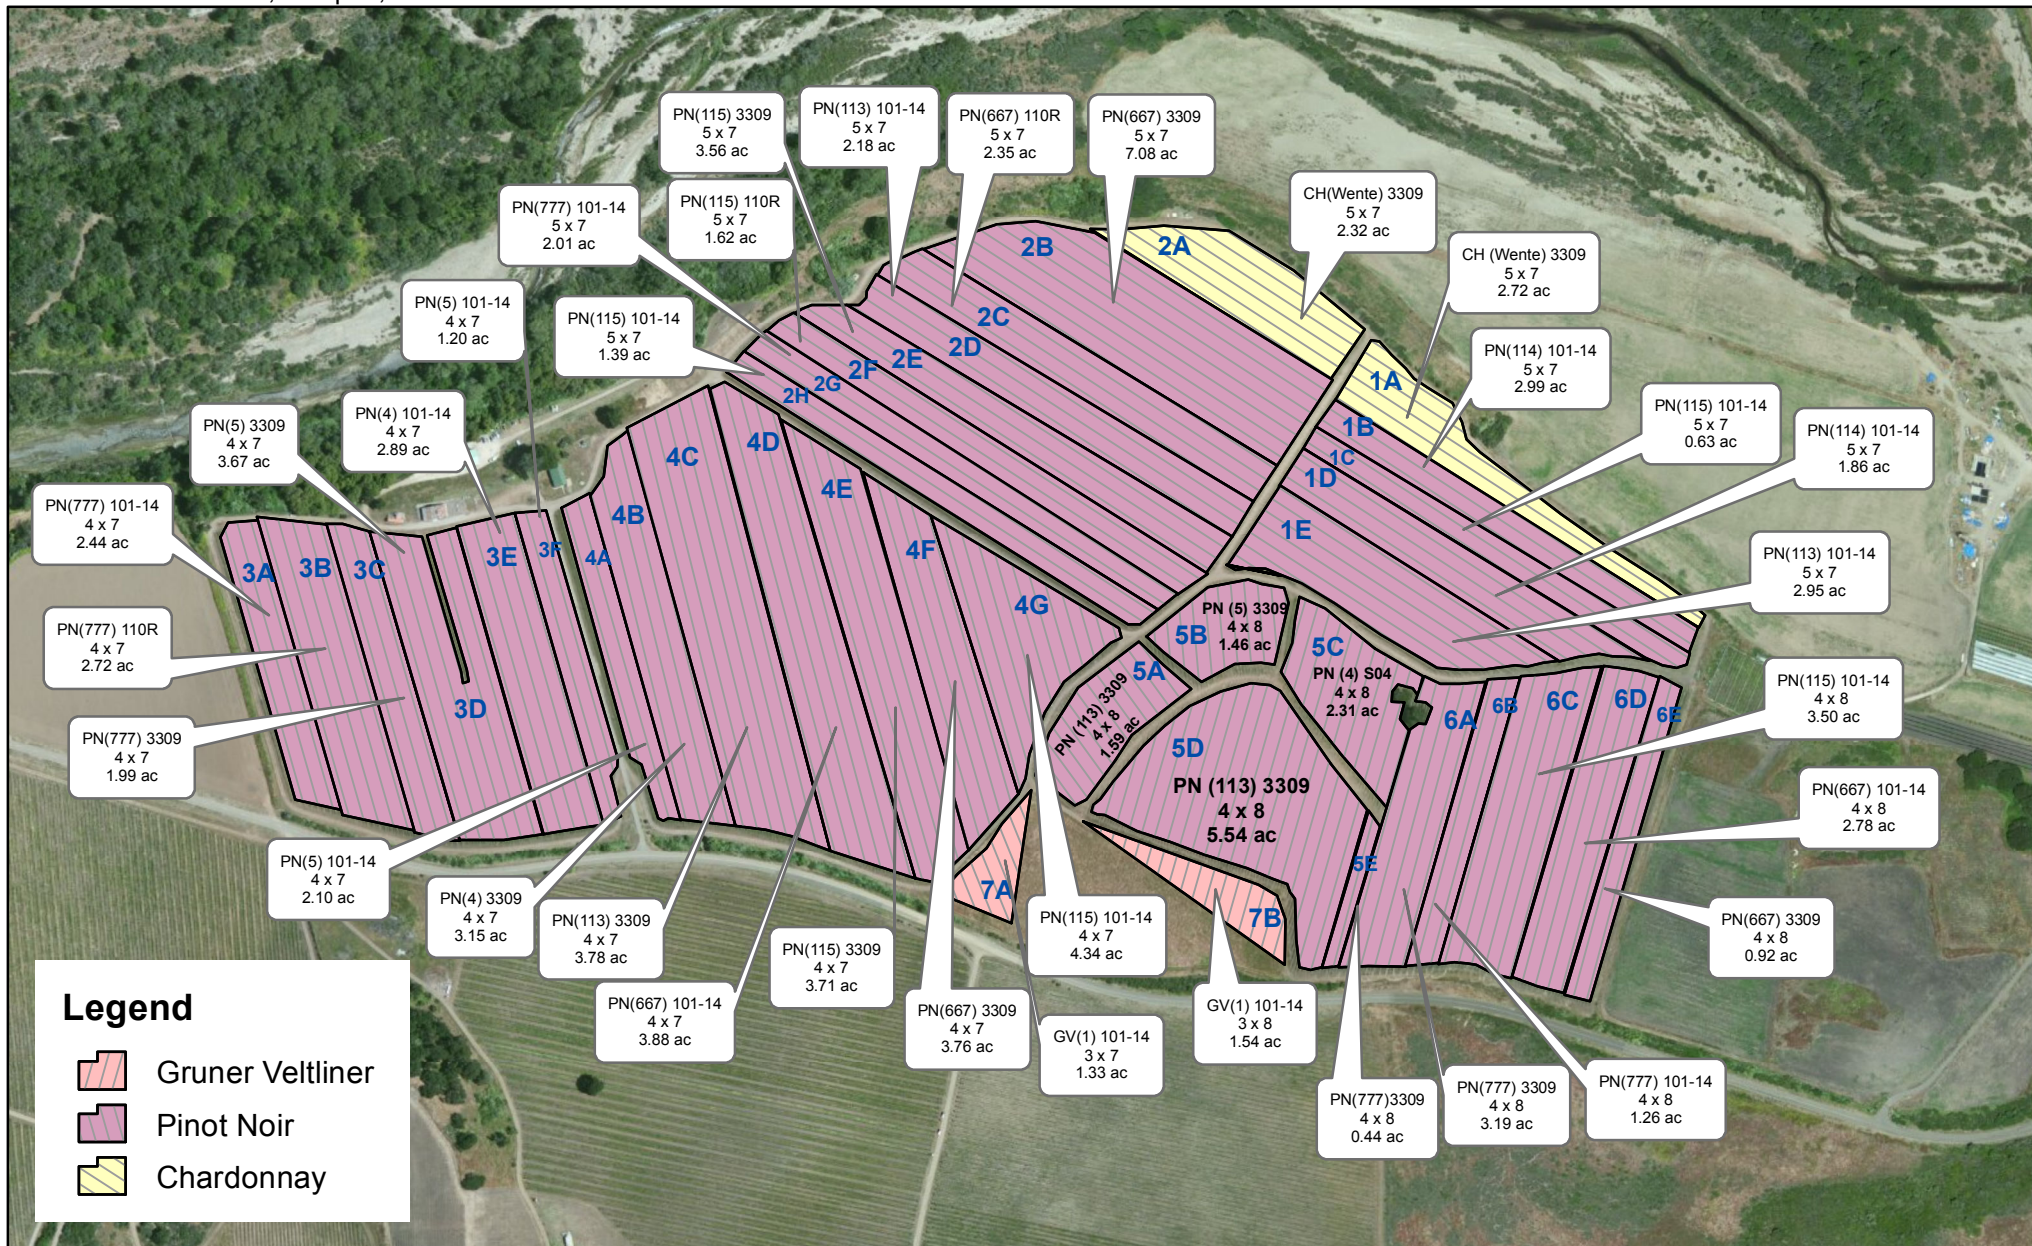

FIDDLESTIX VINEYARD

171 Santa Rosa Road, Lompoc, CA 93436

0 200 400 800 1,200 1,600 Feet

1 INCH = 489 FEET

0 55 110 220 330 440 Meters

1 CENTIMETER = 59 METERS

Acres

GV 2.87

PN 91.24

CH 5.04

99.15 Total

BLOCK MAP - 04/02/15

MAP COMPILED BY CRAIG CYBULSKI